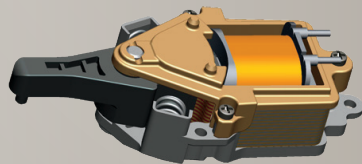

BaBylissPRO®

HIGH PERFORMANCE,
POWERFUL, RELIABLE.

A NECESSITY FOR EVERY PROFESSIONAL.

HAUTE PERFORMANCE,
PUISSANT ET FIABLE.

UNE NÉCESSITÉ POUR TOUS LES PROFESSIONNELS.

High-frequency pivot motor clipper

- High carbon steel blades provide outstanding cutting performance
- 5 position taper lever
- Super-high-integrity all-metal housing
- Includes 8 cutting guides

Tondeuse à moteur à pivot de haute fréquence

- Lames en acier rectifié à haute teneur en carbone, pour une performance de coupe exceptionnelle
- Manette à cinq réglages de longueur de coupe
- Boîtier en métal de haute intégrité
- Comprend 8 guides de coupe

BAB880C

HIGH-FREQUENCY
PIVOT MOTOR

MOTEUR À PIVOT
HAUTE FRÉQUENCE

**DOUBLE THE SPEED*.
DOUBLE THE TORQUE**.**

Our fastest and most powerful clipper ever with 9000 cuts per minute and high torque to effortlessly go through any hair texture no matter how thick without the fear of a blade jamming. All this comes from its hybrid engine that combines the raw power of a pivot motor with the unmatched speed of a magnetic motor.

* compared to standard pivot motor clippers

** compared to standard magnetic motor clippers

**LE DOUBLE DE LA VITESSE*.
LE DOUBLE DU COUPLE**.**

Notre tondeuse la plus puissante et la plus rapide jusqu'à présent, pour une coupe sans effort de 9000 coups par minute à couple élevé afin qu'aucune texture capillaire n'y résiste ni soucis qu'une lame ne bloque. Son moteur hybride en est la souche, lequel combine la puissance brute d'un moteur à pivot à la vitesse inégalée du moteur magnétique.

* comparé aux tondeuses à moteur à pivot normal

** comparé aux tondeuses à moteur magnétique normal

**2 YEAR
LIMITED WARRANTY
GARANTIE LIMITÉE DE
2 ANS**