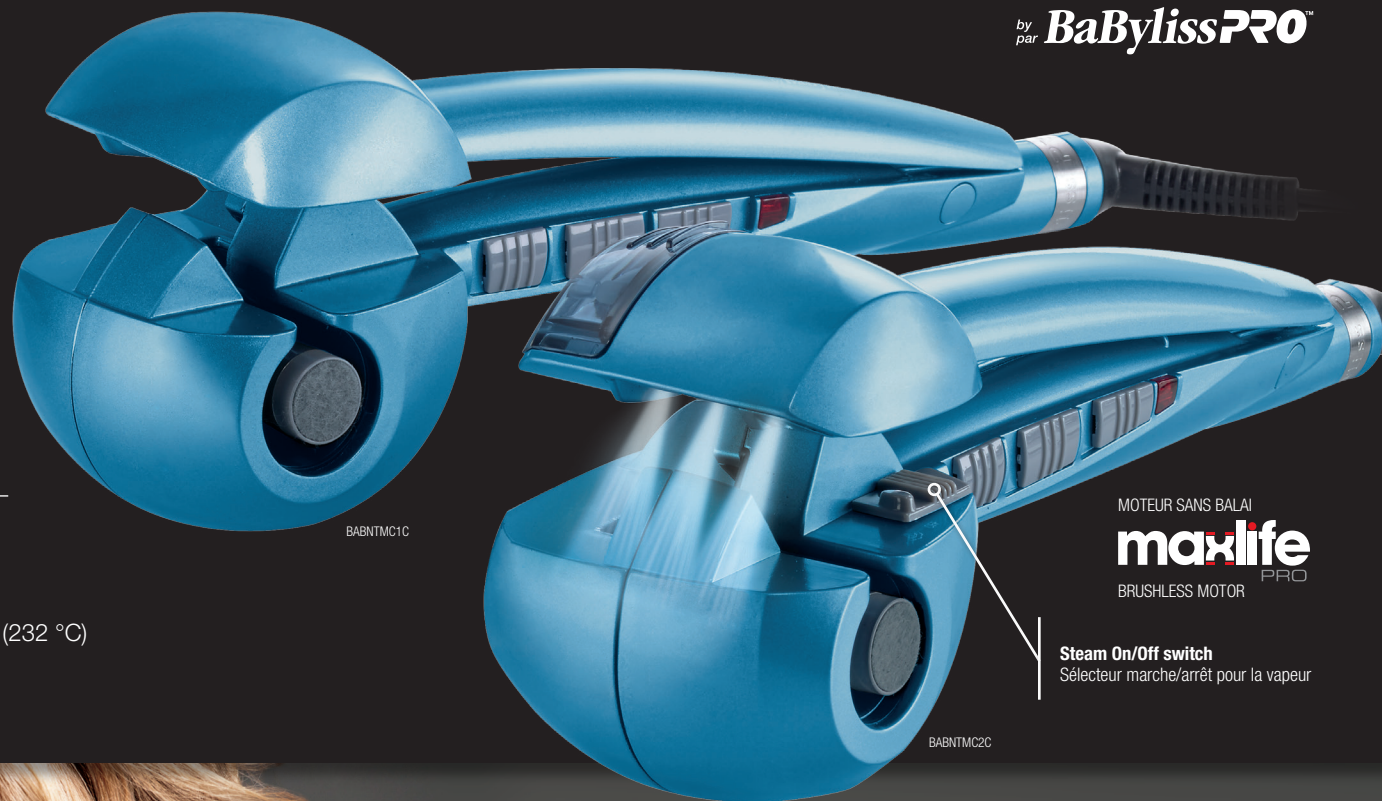

MIRACURL®

Create luxurious, flowing curls automatically, effortlessly, and quickly

Obtenez des boucles souples et splendides automatiquement, aisément et rapidement

Professional curling machine

- Nano-titanium curl chamber
- 3 timer settings
- 3 direction curl control
- 3 heat settings up to 450 °F (232 °C)

Appareil à boucler professionnel

- Cavité de bouclage en nano-titane
- 3 réglages de la minuterie
- 3 réglages de l'orientation
- 3 réglages de la chaleur jusqu'à 450 °F (232 °C)

BABNTMC1C

BABNTMC1C

BABNTMC2C

Nano Titanium
by par **BaBylissPRO™**

MOTEUR SANS BALAI

maxlife
PRO
BRUSHLESS MOTOR

Steam On/Off switch
Sélecteur marche/arrêt pour la vapeur